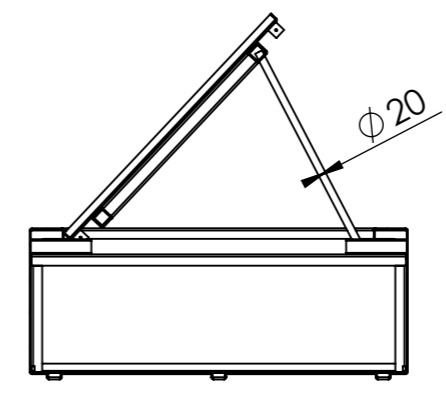

SECTION A-A

DETAIL B
SCALE 1 : 5

ITEM NO.	PART NUMBER	Thickness	DESCRIPTION	Default/QTY.
1	AB4 Base	3 mm	Aluminum	1
2	AB4 Cover	3 mm	Aluminum	1

DRAWN	Bas Vlamings	DATE	15-10-2018
REVISION		DATE	20-3-2018

Drawing:	AB4 3000x1000x400	A3
----------	-------------------	----

Only use supplied rods to support the lid
(store these rods well, outside the water table)

Only open lid with two people

SECTION A-A

DRAWN	Bas Vlamings	DATE	15-10-2018
REVISION		DATE	20-3-2018