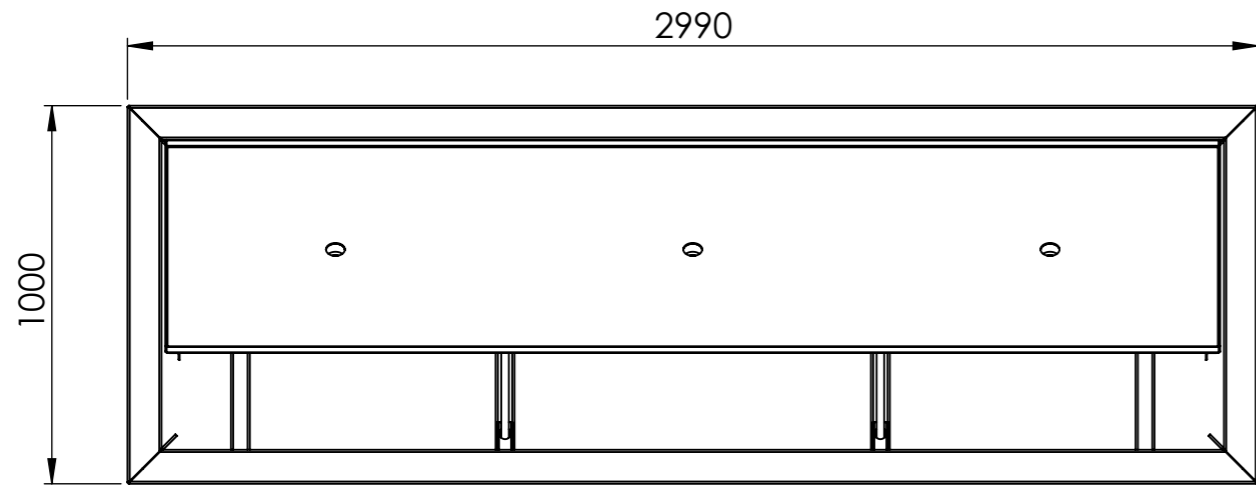

SECTION A-A

DETAIL B
SCALE 1 : 5

ITEM NO.	PART NUMBER	Thickness	DESCRIPTION	Default/QTY.
1	AB4 Base	3 mm	Aluminum	1
2	AB4 Cover	3 mm	Aluminum	1

DRAWN	Bas Vlamings	DATE	15-10-2018
REVISION		DATE	20-3-2018

Drawing:	AB4 3000x1000x400	A3
----------	-------------------	----

Only use supplied rods to support the lid
(store these rods well, outside the water table)

Only open lid with two people

SECTION A-A

DRAWN	Bas Vlamings	DATE	15-10-2018
REVISION		DATE	20-3-2018