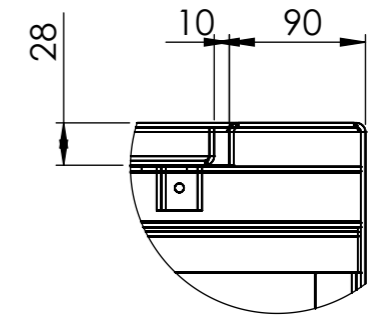

SECTION A-A

DETAIL B
SCALE 1 : 5

ITEM NO.	PART NUMBER	Thickness	DESCRIPTION	Default/QTY.
1	AB4 Base	3 mm	Aluminum	1
2	AB4 Cover	3 mm	Aluminum	1

DRAWN	Bas Vlamings	DATE	15-10-2018
REVISION		DATE	20-3-2018

Drawing:	AB4 3000x1000x400	A3
----------	-------------------	----

Only use supplied rods to support the lid
(store these rods well, outside the water table)

Only open lid with two people

SECTION A-A

DRAWN	Bas Vlamings	DATE	15-10-2018
REVISION		DATE	20-3-2018

TITLE:	AB4 3000x1000x400
--------	-------------------

Liessentstraat 4, 5405 AG Uden (NL).
 † 0031 (0)413 - 27 41 68.
 e info@adezz.com, i www.adezz.com

Drawing:	AB4 3000x1000x400	A3
----------	-------------------	----