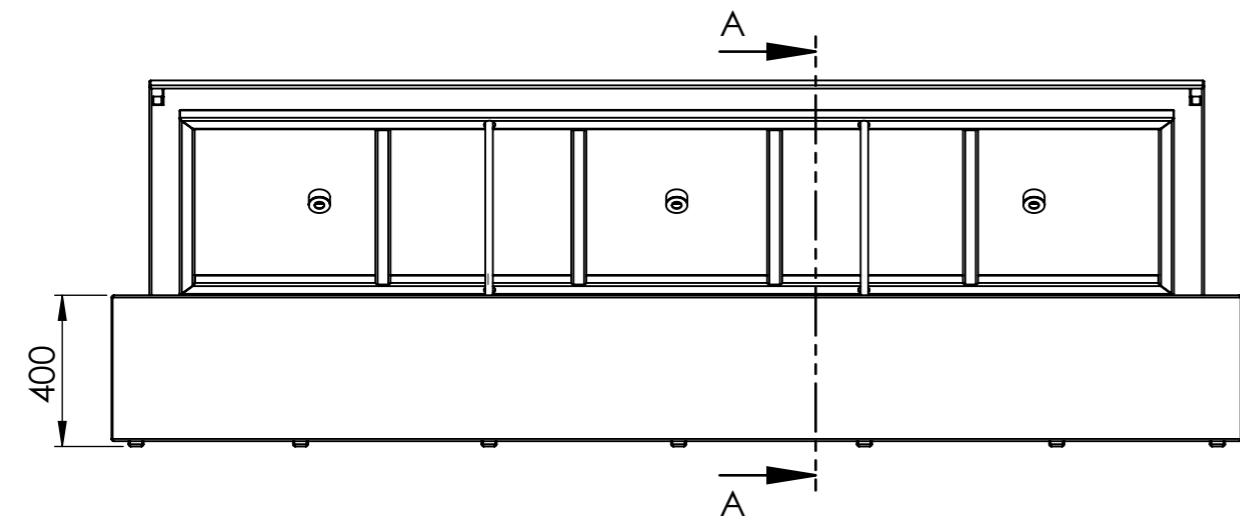

SECTION A-A

DETAIL B
SCALE 1 : 5

ITEM NO.	PART NUMBER	Thickness	DESCRIPTION	Default/QTY.
1	AB4 Base	3 mm	Aluminum	1
2	AB4 Cover	3 mm	Aluminum	1

DRAWN	Bas Vlamings	DATE	15-10-2018
REVISION		DATE	20-3-2018

Drawing:	AB4 3000x1000x400	A3
----------	-------------------	----

Only use supplied rods to support the lid
(store these rods well, outside the water table)

Only open lid with two people

SECTION A-A

DRAWN	Bas Vlamings	DATE	15-10-2018
REVISION		DATE	20-3-2018