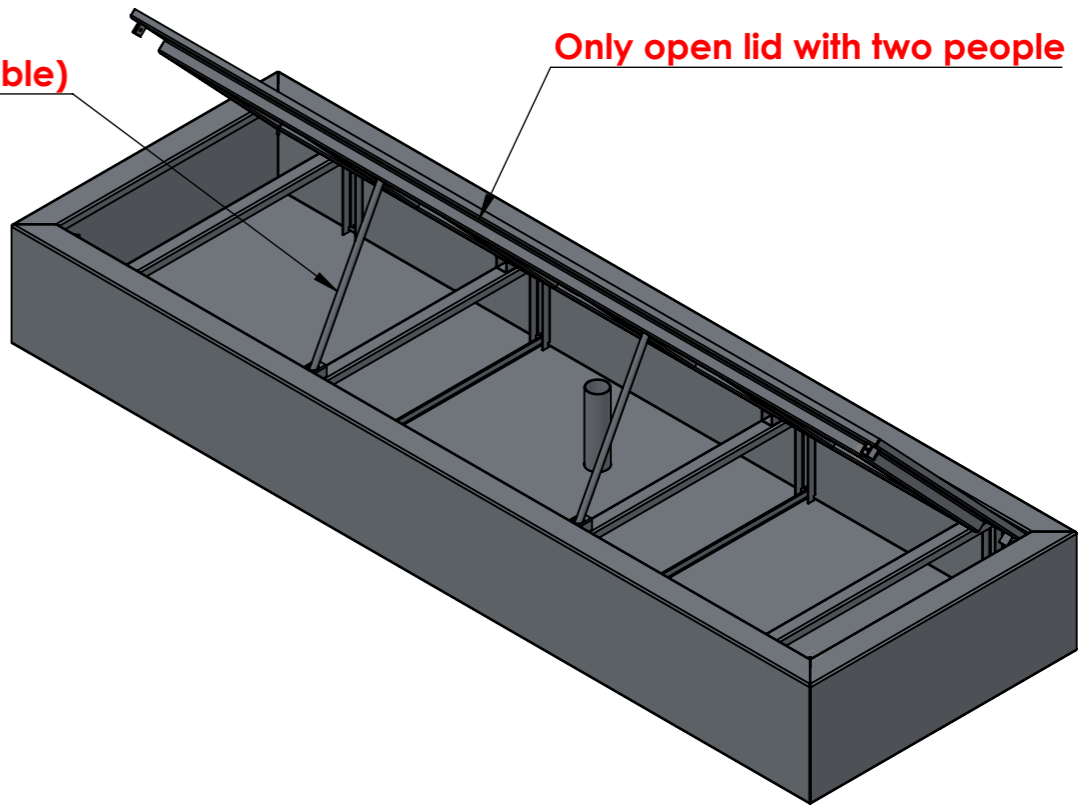

SECTION A-A

DETAIL B
SCALE 1 : 5

ITEM NO.	PART NUMBER	Thickness	DESCRIPTION	Default/QTY.
1	AB4 Base	3 mm	Aluminum	1
2	AB4 Cover	3 mm	Aluminum	1

DRAWN	Bas Vlamings	DATE	15-10-2018
REVISION		DATE	20-3-2018

Drawing:	AB4 3000x1000x400	A3
----------	-------------------	----

Only use supplied rods to support the lid
(store these rods well, outside the water table)

Only open lid with two people

SECTION A-A

DRAWN	Bas Vlamings	DATE	15-10-2018
REVISION		DATE	20-3-2018