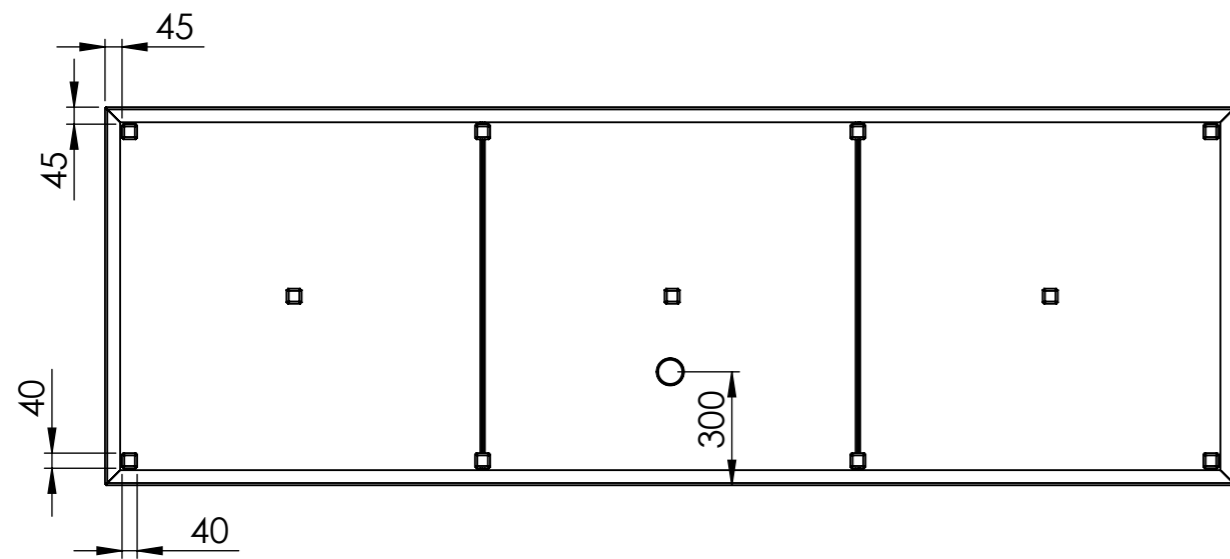

SECTION A-A

DETAIL B
SCALE 1 : 5

ITEM NO.	PART NUMBER	Thickness	DESCRIPTION	Default/QTY.
1	AB4 Base	3 mm	Aluminum	1
2	AB4 Cover	3 mm	Aluminum	1

DRAWN	Bas Vlamings	DATE	15-10-2018
REVISION		DATE	20-3-2018

Drawing:	AB4 3000x1000x400	A3
----------	-------------------	----

Only use supplied rods to support the lid
(store these rods well, outside the water table)

Only open lid with two people

SECTION A-A

DRAWN	Bas Vlamings	DATE	15-10-2018
REVISION		DATE	20-3-2018

TITLE:	AB4 3000x1000x400
--------	-------------------

Liessentstraat 4, 5405 AG Uden (NL).
 † 0031 (0)413 - 27 41 68.
 e info@adezz.com, i www.adezz.com

Drawing:	AB4 3000x1000x400	A3
----------	-------------------	----