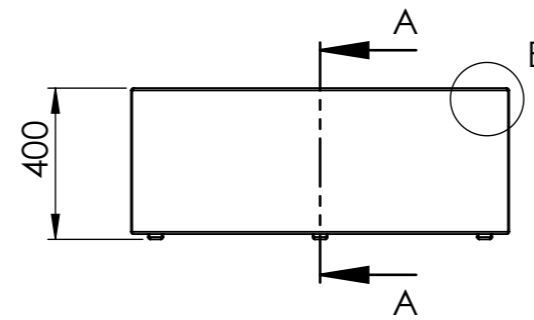

SECTION A-A

DETAIL B
SCALE 1 : 5

ITEM NO.	PART NUMBER	Thickness	DESCRIPTION	Default/QTY.
1	AB4 Base	3 mm	Aluminum	1
2	AB4 Cover	3 mm	Aluminum	1

DRAWN	Bas Vlamings	DATE	15-10-2018
REVISION		DATE	20-3-2018

Drawing:	AB4 3000x1000x400	A3
----------	-------------------	----

Only use supplied rods to support the lid
(store these rods well, outside the water table)

Only open lid with two people

SECTION A-A

DRAWN	Bas Vlamings	DATE	15-10-2018
REVISION		DATE	20-3-2018