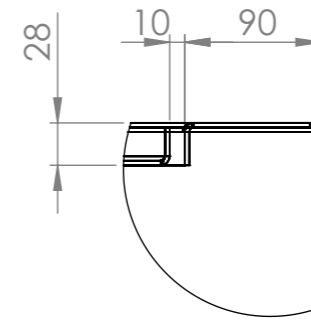

SECTION B-B

DETAIL A
SCALE 1 : 5

ITEM NO.	PART NUMBER	THICKNESS	DESCRIPTION	QTY.
1	CB13 Base	3mm	Corten	1
2	CB13 Cover	3mm	Corten	1

DRAWN	Joris Koppens	DATE	10-10-2019
REVISION			
		Liessentstraat 4, 5405 AG Uden (NL). t 0031 (0)413 - 27 41 68. e info@adezz.com, i www.adezz.com	
		Color:	-
		Mass (kg):	65.07

TITLE:	
CB13 800x800x400	
Drawing:	CB13 800x800x400
	A3
SCALE:1:10	SHEET 1 OF 12