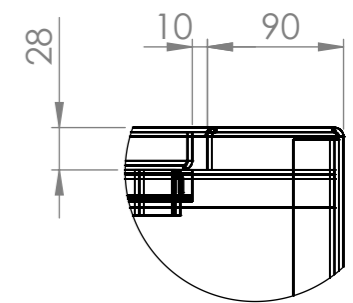

SECTION R-R

DETAIL A  
SCALE 1 : 5

ITEM NO.	PART NUMBER	Thickness	DESCRIPTION	Default/ QTY.
1	CB3 Base	3 mm	Corten	1
2	CB3 Cover	3 mm	Corten	1

DRAWN	Joris Koppens	DATE	10-10-2019
REVISION			

TITLE: 3mm Corten

**ADEZZ**<sup>®</sup>  
WE PRODUCE GARDEN PRODUCTS FOR PROFESSIONALS

Liessentstraat 4, 5405 AG Uden (NL).  
t 0031 (0)413 - 27 41 68.  
e info@adezz.com, i www.adezz.com

Drawing: CB3 4000x1000x400 A3

Only use supplied rods to support the lid  
(Store these rods well, outside the water table)

Only open lid with three people

SECTION A-A

DRAWN	Joris Koppens	DATE	10-10-2019		TITLE:	3mm Corten	
REVISION					Drawing:	CB3 4000x1000x400	A3
		Liessentstraat 4, 5405 AG Uden (NL). † 0031 (0)413 - 27 41 68. e info@adezz.com, i www.adezz.com		Color:	-	Mass (kg):	311.52
				SCALE:1:20	SHEET 2 OF 25		