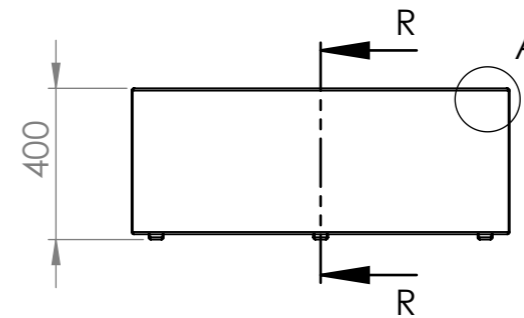

SECTION R-R

DETAIL A  
SCALE 1 : 5

ITEM NO.	PART NUMBER	Thickness	DESCRIPTION	Default/ QTY.
1	CB3 Base	3 mm	Corten	1
2	CB3 Cover	3 mm	Corten	1

DRAWN	Joris Koppens	DATE	10-10-2019
REVISION			

TITLE: 3mm Corten

Only open lid with three people

SECTION A-A

DRAWN	Joris Koppens	DATE	10-10-2019		TITLE:	3mm Corten	
REVISION					Drawing:	CB3 4000x1000x400	A3
		Liessentstraat 4, 5405 AG Uden (NL). † 0031 (0)413 - 27 41 68. e info@adezz.com, i www.adezz.com		Color:	-	Mass (kg):	311.52
				SCALE:1:20	SHEET 2 OF 25		