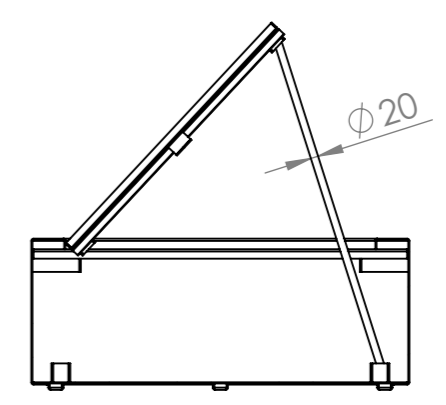

SECTION R-R

DETAIL A  
SCALE 1 : 5

ITEM NO.	PART NUMBER	Thickness	DESCRIPTION	Default/ QTY.
1	CB3 Base	3 mm	Corten	1
2	CB3 Cover	3 mm	Corten	1

DRAWN	Joris Koppens	DATE	10-10-2019
REVISION			

TITLE: 3mm Corten

Only open lid with three people

SECTION A-A

DRAWN	Joris Koppens	DATE	10-10-2019		TITLE:	3mm Corten	
REVISION					Drawing:	CB3 4000x1000x400	A3
		Liessentstraat 4, 5405 AG Uden (NL). † 0031 (0)413 - 27 41 68. e info@adezz.com, i www.adezz.com		Color:	-	Mass (kg):	311.52
				SCALE:1:20	SHEET 2 OF 25		