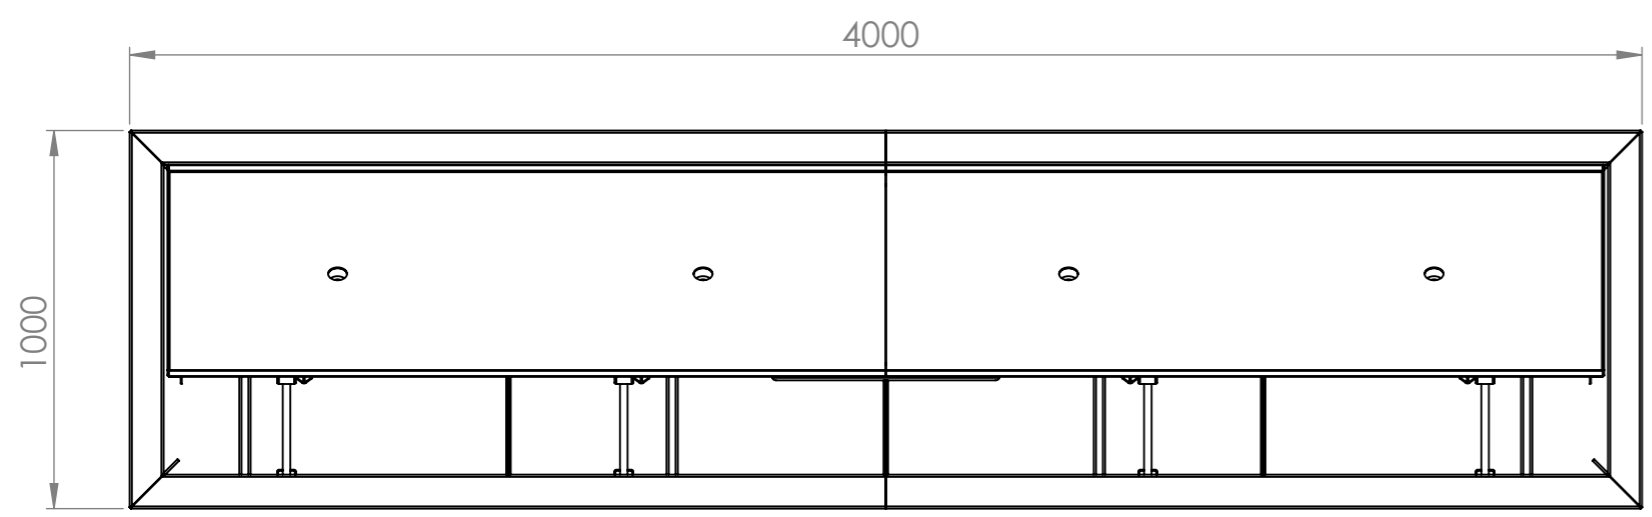

SECTION R-R

DETAIL A  
SCALE 1 : 5

ITEM NO.	PART NUMBER	Thickness	DESCRIPTION	Default/ QTY.
1	CB3 Base	3 mm	Corten	1
2	CB3 Cover	3 mm	Corten	1

DRAWN	Joris Koppens	DATE	10-10-2019
REVISION			

TITLE: 3mm Corten

**ADEZZ**<sup>®</sup>  
WE PRODUCE GARDEN PRODUCTS FOR PROFESSIONALS

Liessentstraat 4, 5405 AG Uden (NL).  
t 0031 (0)413 - 27 41 68.  
e info@adezz.com, i www.adezz.com

Drawing: CB3 4000x1000x400 A3

Only use supplied rods to support the lid  
(Store these rods well, outside the water table)

Only open lid with three people

SECTION A-A

DRAWN	Joris Koppens	DATE	10-10-2019		TITLE:	3mm Corten	
REVISION					Drawing:	CB3 4000x1000x400	A3
		Liessentstraat 4, 5405 AG Uden (NL). † 0031 (0)413 - 27 41 68. e info@adezz.com, i www.adezz.com		Color:	-	Mass (kg):	311.52
				SCALE:1:20	SHEET 2 OF 25		