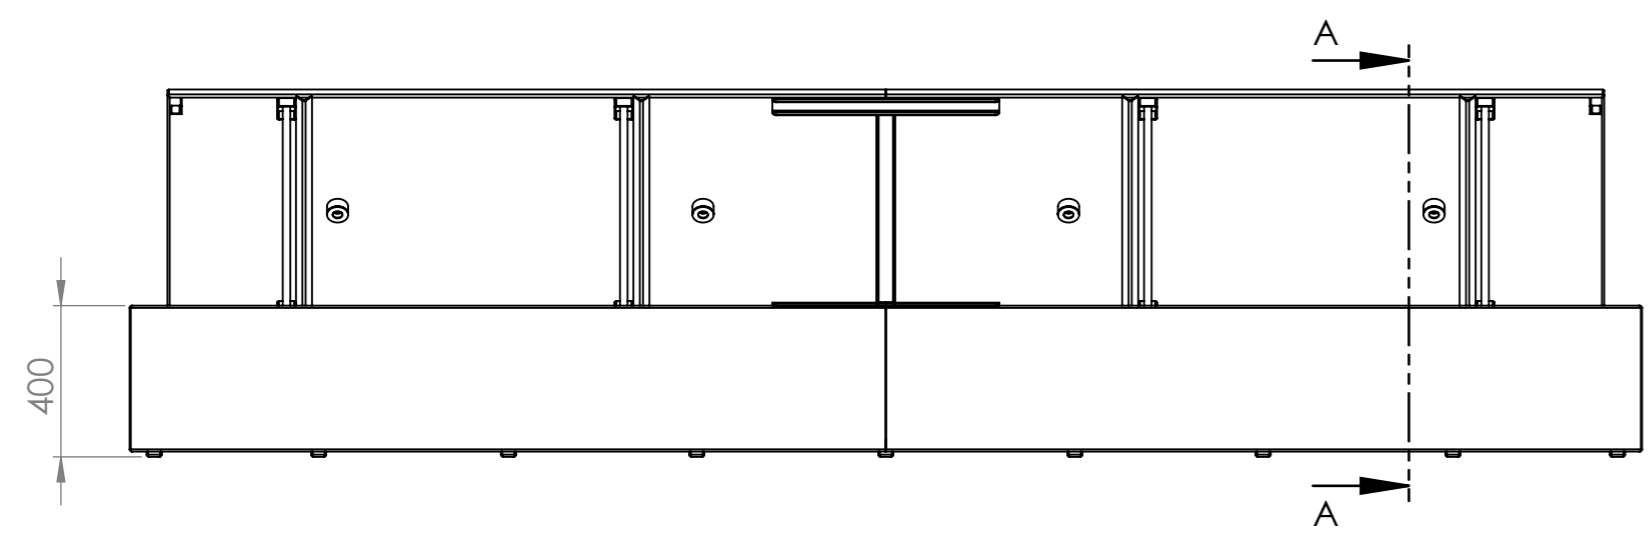

SECTION R-R

DETAIL A  
SCALE 1 : 5

ITEM NO.	PART NUMBER	Thickness	DESCRIPTION	Default/ QTY.
1	CB3 Base	3 mm	Corten	1
2	CB3 Cover	3 mm	Corten	1

DRAWN	Joris Koppens	DATE	10-10-2019
REVISION			

TITLE: 3mm Corten

**ADEZZ**<sup>®</sup>  
WE PRODUCE GARDEN PRODUCTS FOR PROFESSIONALS

Liessentstraat 4, 5405 AG Uden (NL).  
t 0031 (0)413 - 27 41 68.  
e info@adezz.com, i www.adezz.com

Drawing: CB3 4000x1000x400 A3

Only use supplied rods to support the lid  
(Store these rods well, outside the water table)

Only open lid with three people

SECTION A-A

DRAWN	Joris Koppens	DATE	10-10-2019		TITLE:	3mm Corten	
REVISION					Drawing:	CB3 4000x1000x400	A3
		Liessentstraat 4, 5405 AG Uden (NL). † 0031 (0)413 - 27 41 68. e info@adezz.com, i www.adezz.com		Color:	-	Mass (kg):	311.52
				SCALE:1:20	SHEET 2 OF 25		