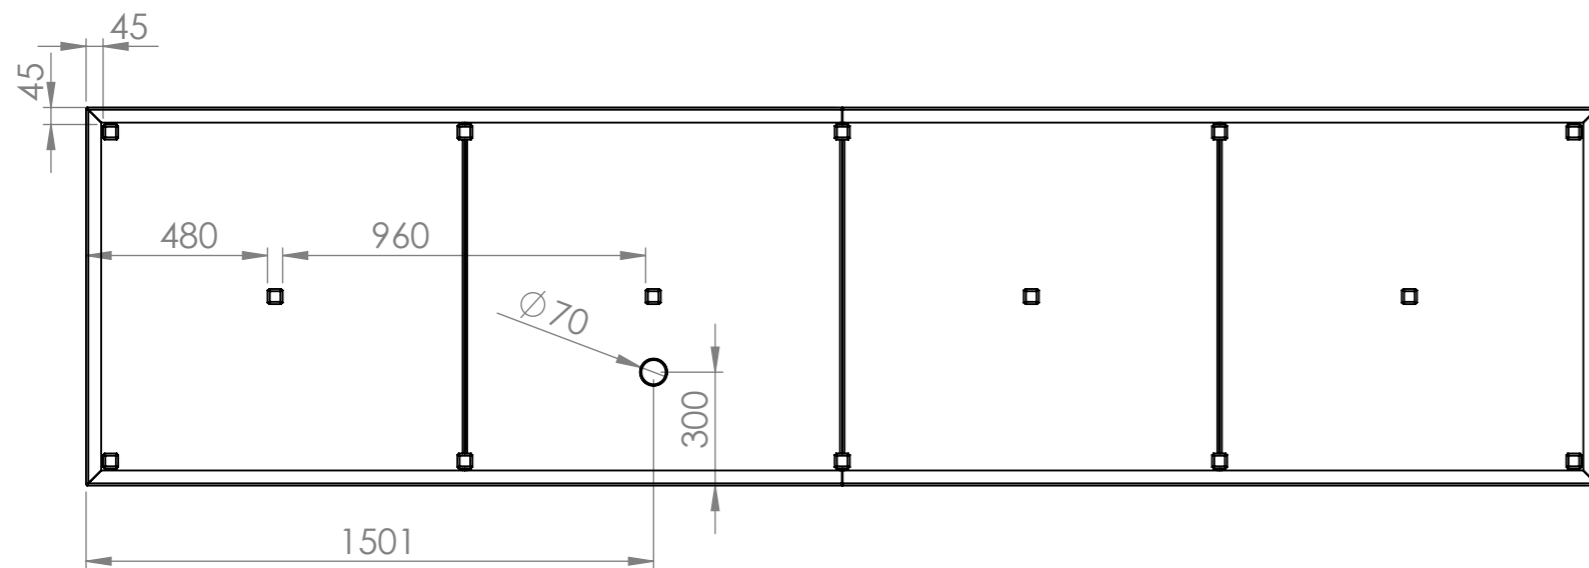

SECTION R-R

DETAIL A  
SCALE 1 : 5

ITEM NO.	PART NUMBER	Thickness	DESCRIPTION	Default/ QTY.
1	CB3 Base	3 mm	Corten	1
2	CB3 Cover	3 mm	Corten	1

DRAWN	Joris Koppens	DATE	10-10-2019
REVISION			

TITLE: 3mm Corten

**ADEZZ**<sup>®</sup>  
WE PRODUCE GARDEN PRODUCTS FOR PROFESSIONALS

Liessentstraat 4, 5405 AG Uden (NL).  
t 0031 (0)413 - 27 41 68.  
e info@adezz.com, i www.adezz.com

Drawing: CB3 4000x1000x400 A3

Only use supplied rods to support the lid  
(Store these rods well, outside the water table)

Only open lid with three people

SECTION A-A

DRAWN	Joris Koppens	DATE	10-10-2019		TITLE:	3mm Corten	
REVISION					Drawing:	CB3 4000x1000x400	A3
		Liessentstraat 4, 5405 AG Uden (NL). † 0031 (0)413 - 27 41 68. e info@adezz.com, i www.adezz.com		Color:	-	Mass (kg):	311.52
				SCALE:1:20	SHEET 2 OF 25		