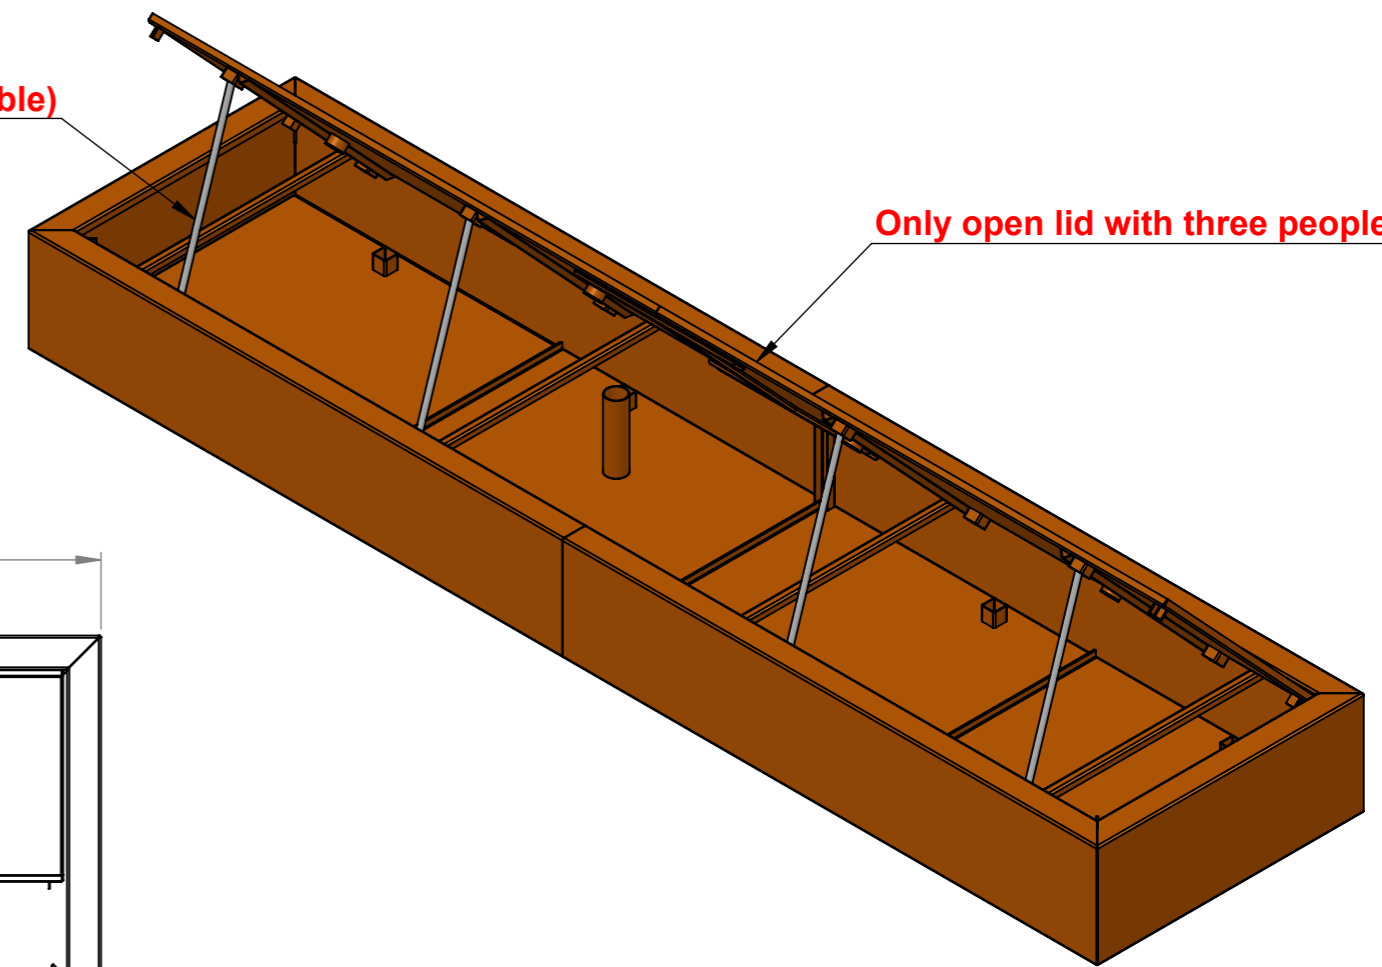

SECTION R-R

DETAIL A  
SCALE 1 : 5

ITEM NO.	PART NUMBER	Thickness	DESCRIPTION	Default/ QTY.
1	CB3 Base	3 mm	Corten	1
2	CB3 Cover	3 mm	Corten	1

DRAWN	Joris Koppens	DATE	10-10-2019
REVISION			

TITLE: 3mm Corten

**ADEZZ**<sup>®</sup>  
WE PRODUCE GARDEN PRODUCTS FOR PROFESSIONALS

Liessentstraat 4, 5405 AG Uden (NL).  
t 0031 (0)413 - 27 41 68.  
e info@adezz.com, i www.adezz.com

Drawing: CB3 4000x1000x400 A3

Only use supplied rods to support the lid  
(Store these rods well, outside the water table)

Only open lid with three people

SECTION A-A

DRAWN	Joris Koppens	DATE	10-10-2019		TITLE:	3mm Corten	
REVISION					Drawing:	CB3 4000x1000x400	A3
		Liessentstraat 4, 5405 AG Uden (NL). † 0031 (0)413 - 27 41 68. e info@adezz.com, i www.adezz.com		Color:	-	Mass (kg):	311.52
				SCALE:1:20	SHEET 2 OF 25		