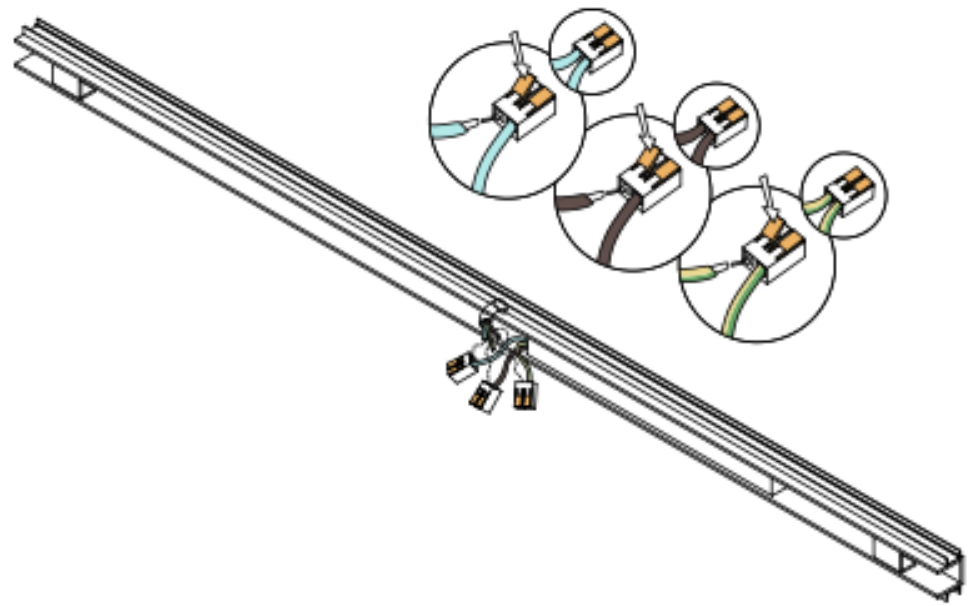

## Assembly Instructions

Lamp type: Wall  
Product: Slimpeace  
Light source: LED tape 12V

1

---

2

3