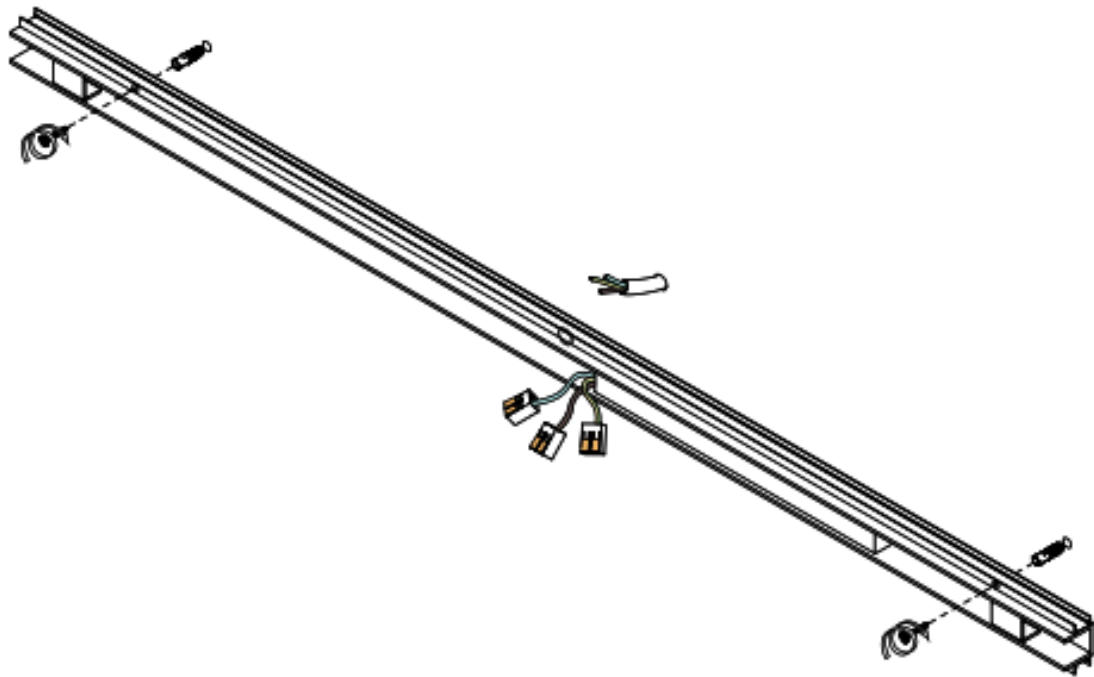

## Assembly Instructions

Lamp type: Wall  
Product: Slimpeace  
Light source: LED tape 12V

1

---

2

3